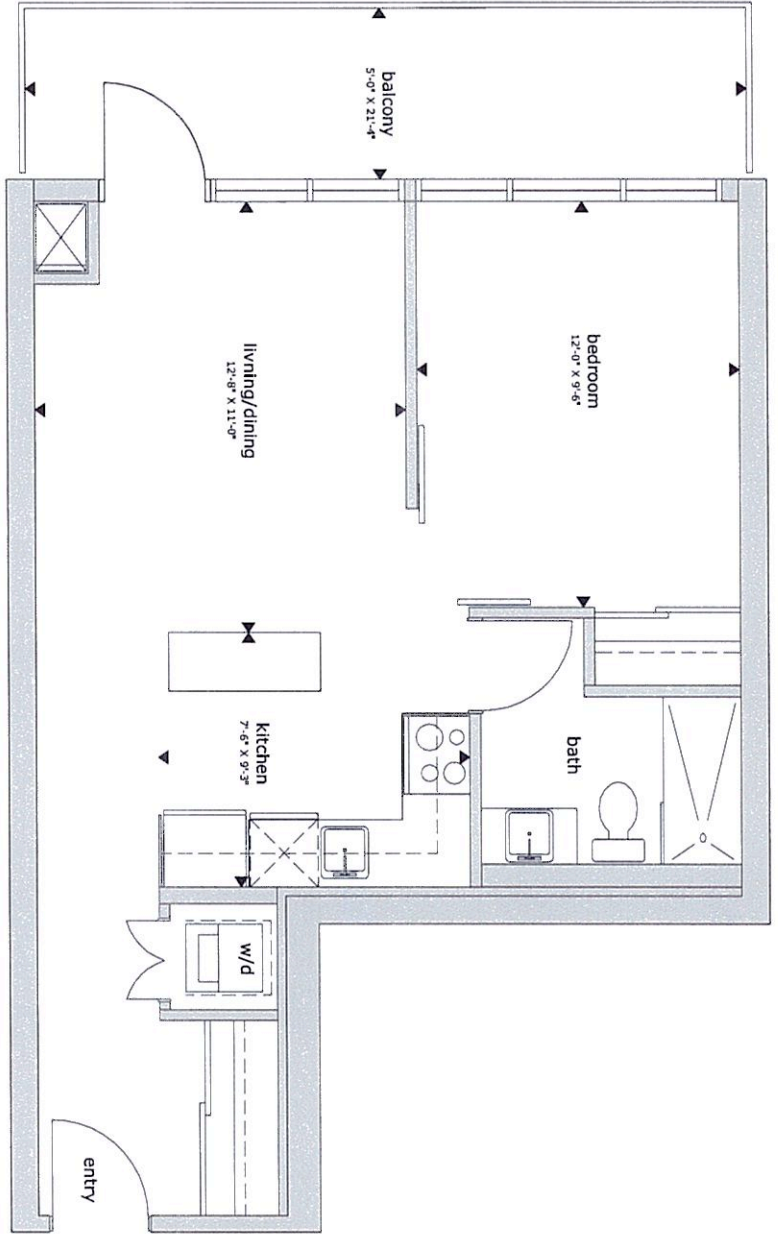

DEL MAR

one bedroom

558 sf

FLOORS 3-19

Scale 1:50

BLISS CONDOMINIUMS - Toronto

FEB 05, 2007

PLANS ARE SUBJECT TO CHANGE WITHOUT NOTICE. E. & O.E.